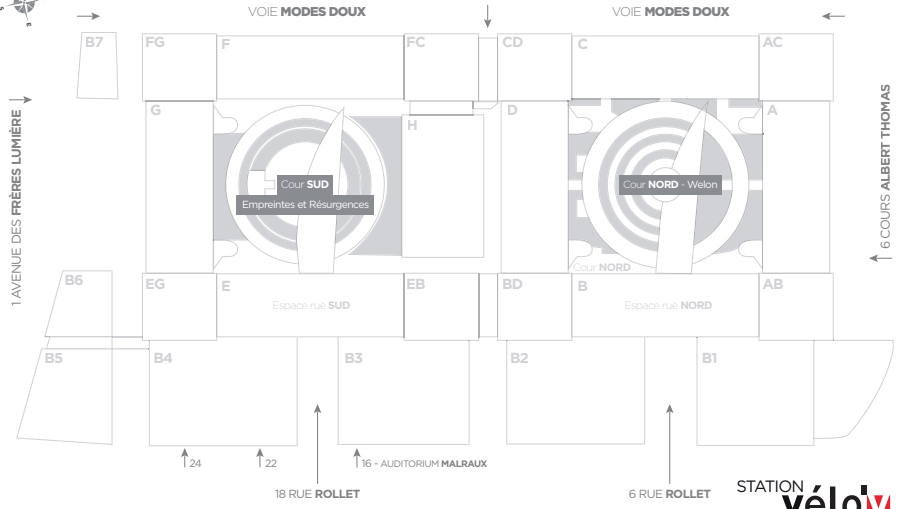

**TCL**  
**T 4**  
Lycée Colbert

STATION  
**vélo**

**TCL**  
**C 23 25**  
**BUS 296** Manufacture - Montluc

**TCL**  
**T 4** Manufacture - Montluc

STATION  
**bluely**

**TCL**  
**BUS 69** Manufacture - Montluc  
**M D** Sans Souci

STATION  
**vélo**