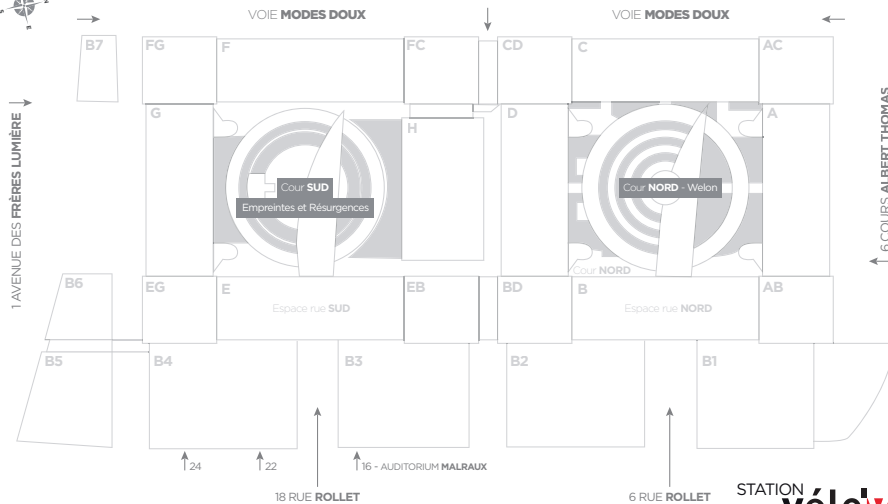

TCL
T 4
Lycée Colbert

STATION
vélo

TCL
C 23 25
BUS 296 Manufacture - Montluc

TCL
T 4 Manufacture - Montluc

STATION
bluely

TCL
BUS 69 Manufacture - Montluc
M D Sans Souci

STATION
vélo